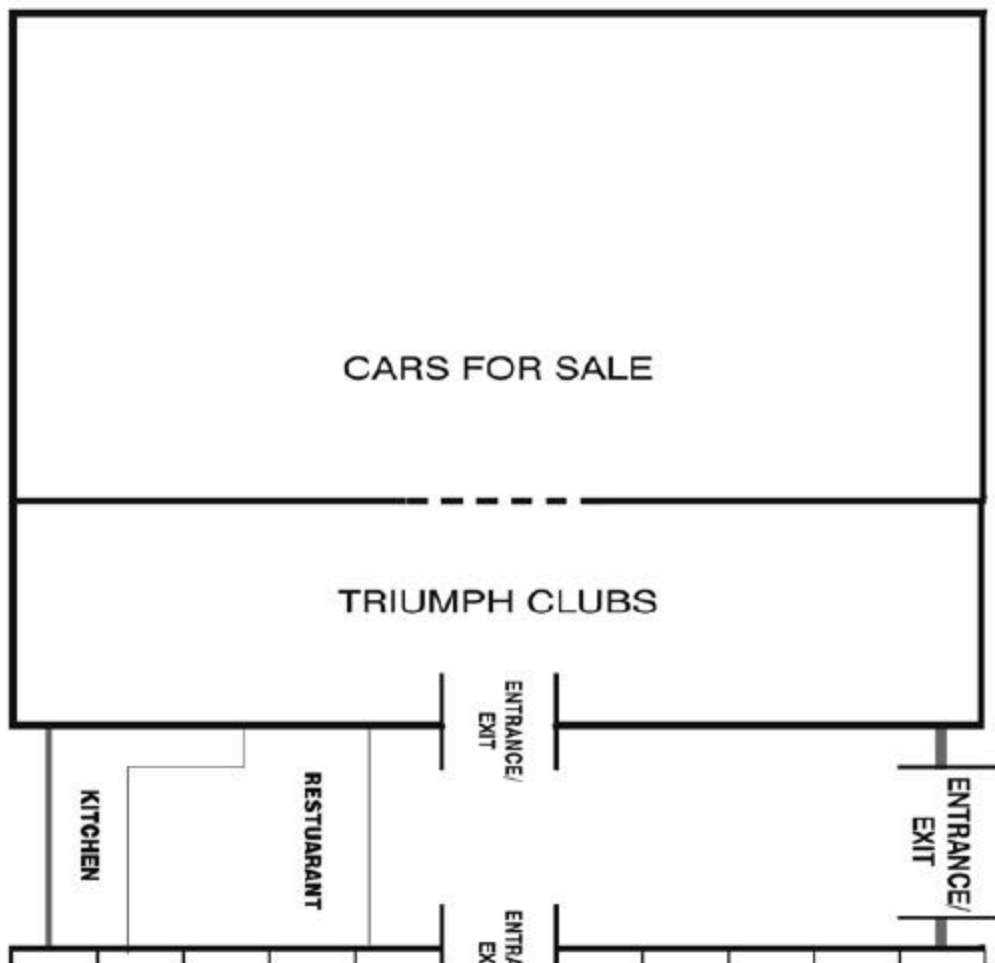

THE INTERNATIONAL
**TRIUMPH
SHOW**
& spares day

Blackdowns 1 – 3
(Not to Scale)