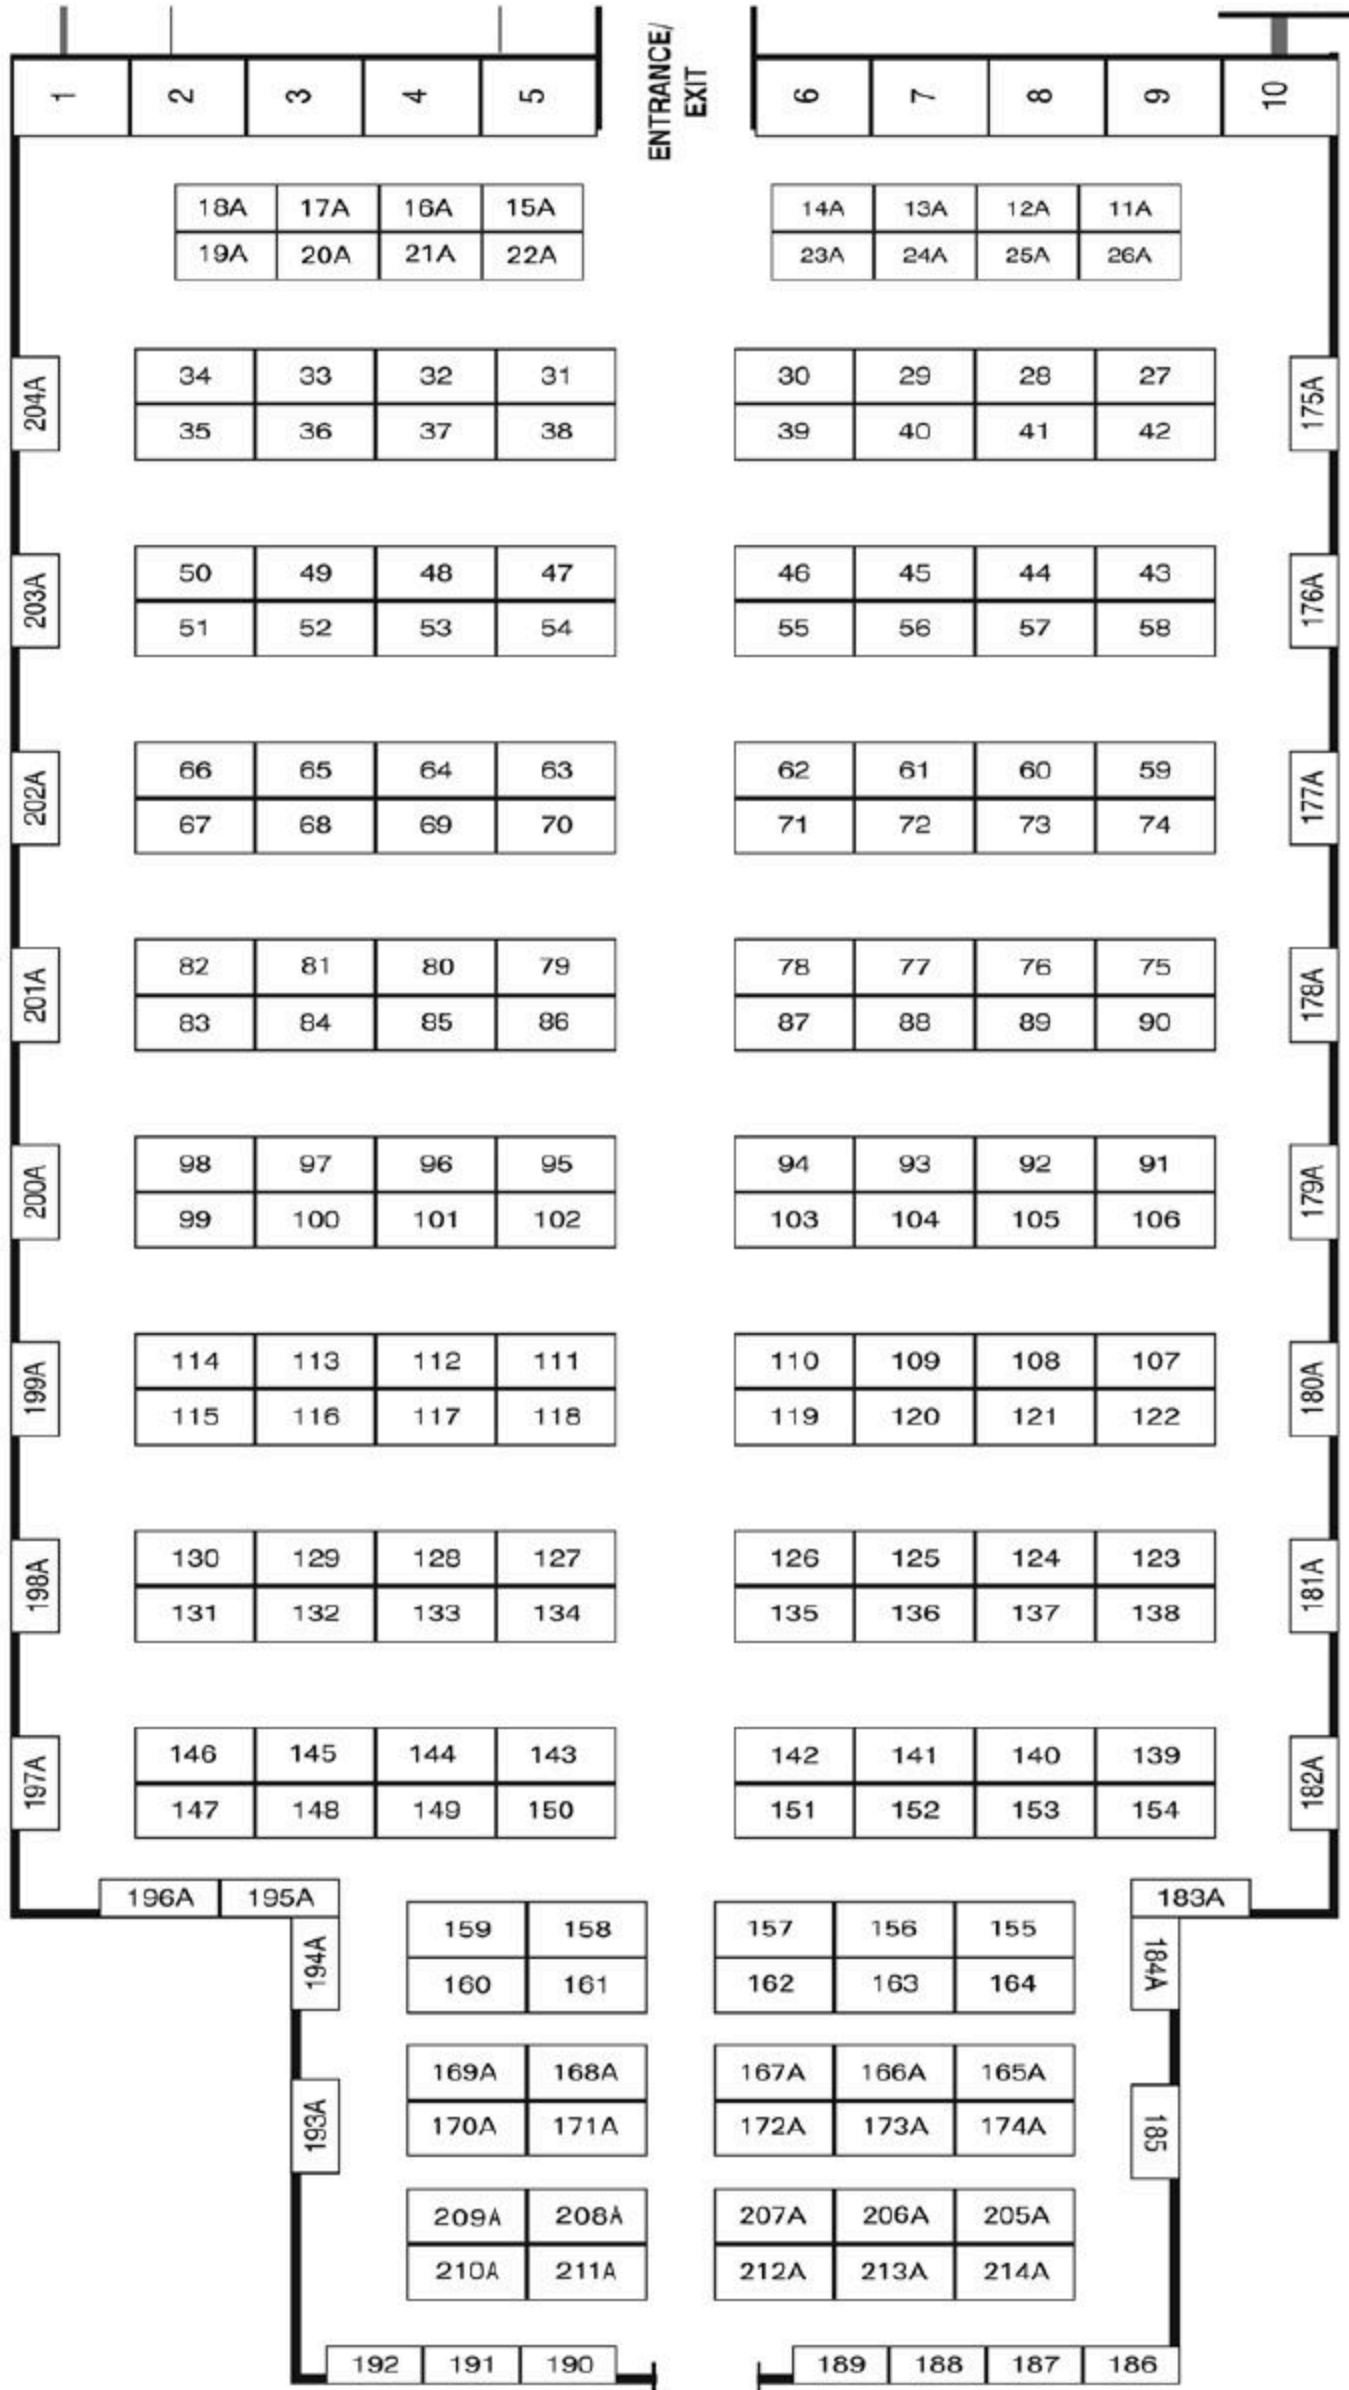

THE INTERNATIONAL
TRIUMPH SHOW
& Spares Day

Blackdowns 4 – 13
(Not to Scale)